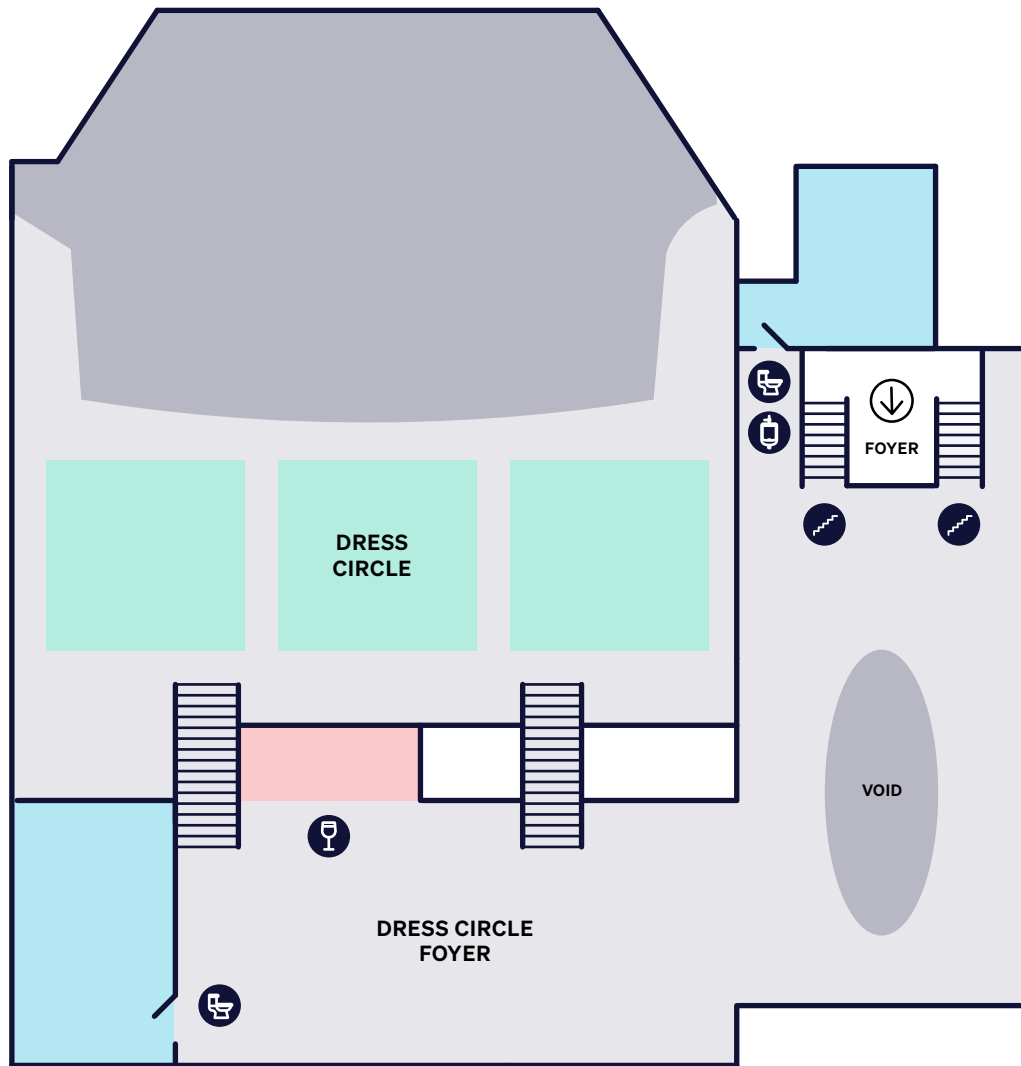

CHAPEL STREET

KEY							
	Cinemas		Toilets - Urinals		MIFF Box Office		Elevator
	Services		Toilets - Stalls		Bar / Candybar		Escalator
	Venue Facilities		Wheelchair Access		Quiet Space (Session Specific)		Stairs

KEY

- | | | | |
|---|---|--|---|
|  Cinemas |  Toilets - Urinals |  MIFF Box Office |  Elevator |
|  Services |  Toilets - Stalls |  Bar / Candybar |  Escalator |
|  Venue Facilities |  Wheelchair Access |  Quiet Space (Session Specific) |  Stairs |