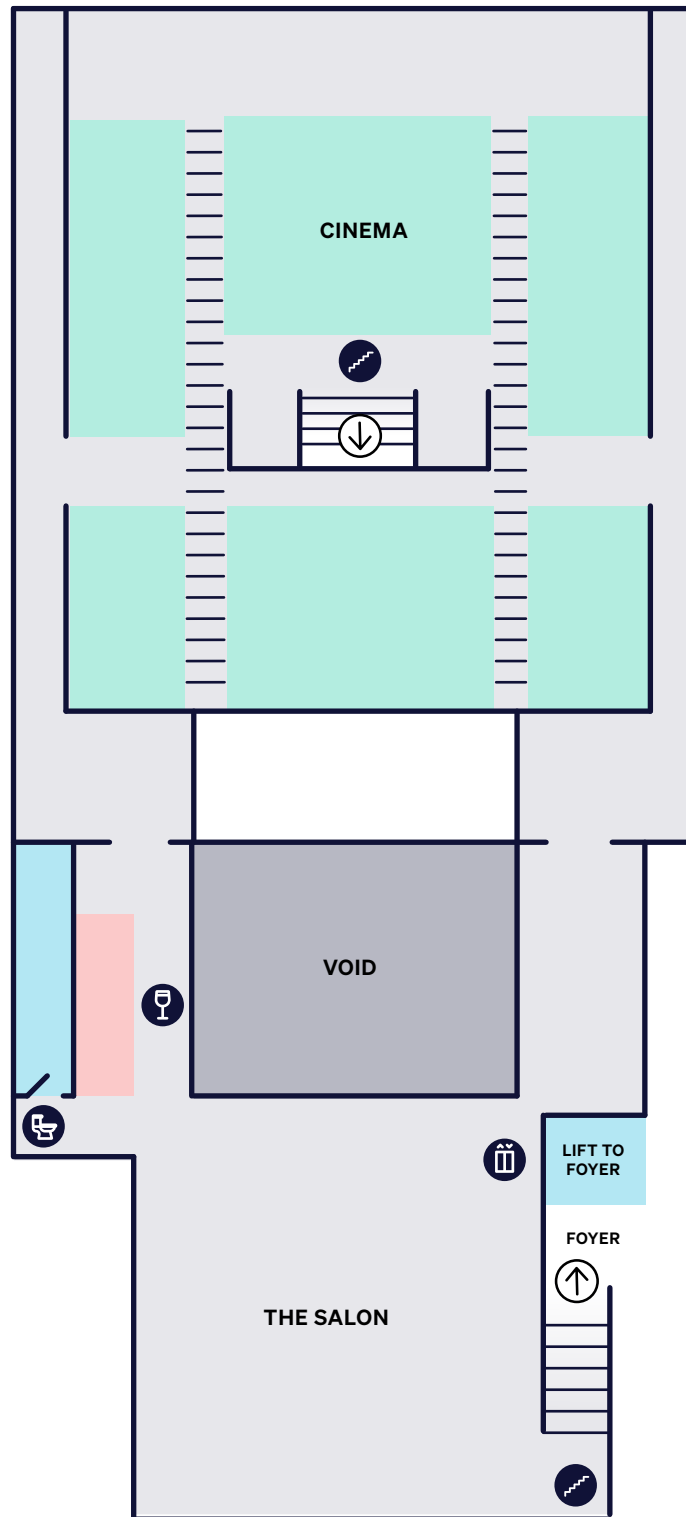

KEY							
	Cinemas		Toilets - Urinals		MIFF Box Office		Elevator
	Services		Toilets - Stalls		Bar / Candybar		Escalator
	Venue Facilities		Wheelchair Access		Quiet Space (Session Specific)		Stairs

KEY

- | | | | |
|---|---|--|---|
|  Cinemas |  Toilets - Urinals |  MIFF Box Office |  Elevator |
|  Services |  Toilets - Stalls |  Bar / Candybar |  Escalator |
|  Venue Facilities |  Wheelchair Access |  Quiet Space (Session Specific) |  Stairs |